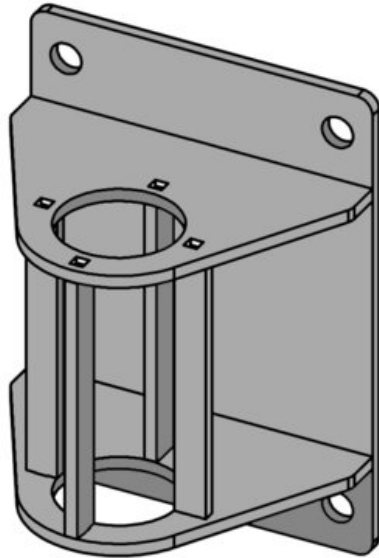

Wall Socket for Swivel Davit Crane, Zinc Plated

Product information

Wall socket with zinc plating, suitable for all Swivel Davit cranes.

Material: Steel

Finish: Galvanized

Part code

77001844

Weight
kg