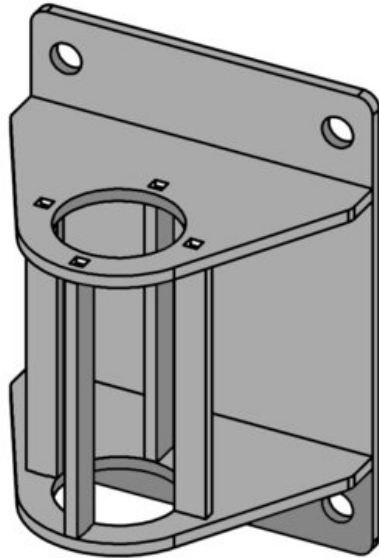

Wall Socket for Swivel Davit Crane, Zinc Plated

Product information

Wall socket with zinc plating, suitable for all Swivel Davit cranes.

Material: Steel

Finish: Galvanized

Part Code

77001844

**Weight
kg**