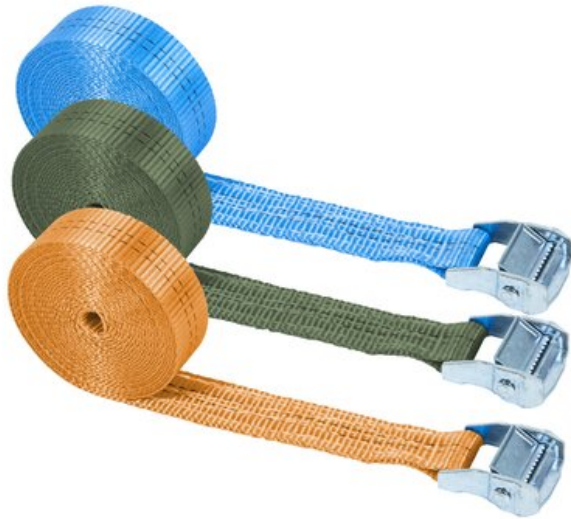

Cam buckle straps 35 mm

Product information

- for bundling and lashing for different purposes from industry to hobbies
- webbing width 35 mm
- breaking load 0,6 t
- available in three different colors: blue, orange and NATO green
- also available in other dimensions and hook terminals e.g. With 25 and 50 mm webbings. See different cam buckles options from [here](#).

Material: Webbing: 100% polyester / lock: zinc alloy

Part Code	Length	Colour
SVPL11001	1	Blue
SVPL11001O	1	Orange
SVPL11001N	1	Green
SVPL11002	2	Blue
SVPL11002O	2	Orange
SVPL11002N	2	Green

SVPL11003	3	Blue
SVPL11003O	3	Orange
SVPL11003N	3	Green
SVPL11004	4	Blue
SVPL11004O	4	Orange
SVPL11004N	4	Green
SVPL11005	5	Blue
SVPL11005O	5	Orange
SVPL11005N	5	Green
SVPL11006	6	Blue
SVPL11006O	6	Orange
SVPL11006N	6	Green
SVPL11007	7	Blue
SVPL11007O	7	Orange
SVPL11007N	7	Green
SVPL11008	8	Blue
SVPL11008O	8	Orange
SVPL11008N	8	Green