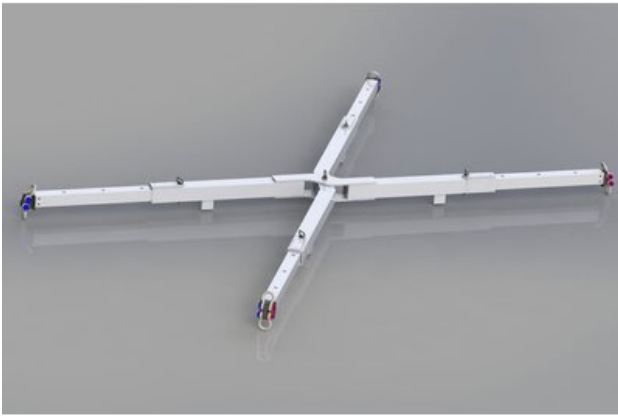

Aluminium telescope lifting beam 10 t / 4 legs

Product information

Collapsible aluminium lifting frame. Can be stored in small spaces when collapsed. Easy and quick to assemble, perfect for, for example, lifting boats. The beam is also available without hooks and roundsling.

Material: Aluminum

Marking: According to standard, CE-marked

Standard: EN 13155

Part Code	WLL ton	Width mm	Delivery time
NOSPXALU10	10	2550 - 4130	0

Blueprint