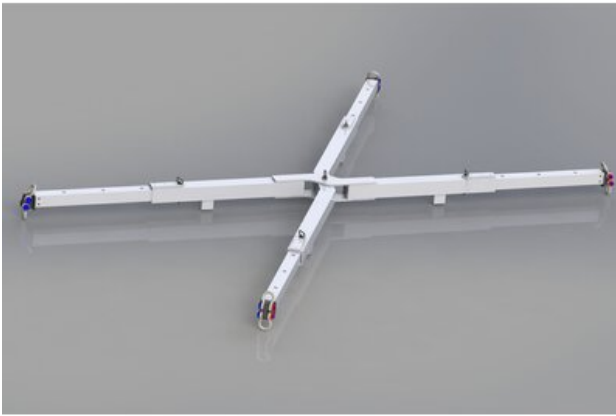

Aluminium telescope lifting beam 10 t / 4 legs

Product information

Collapsible aluminium lifting frame. Can be stored in small spaces when collapsed. Easy and quick to assemble, perfect for, for example, lifting boats. The beam is also available without hooks and roundsling.

Material: Aluminum

Marking: According to standard, CE-marked

Standard: EN 13155